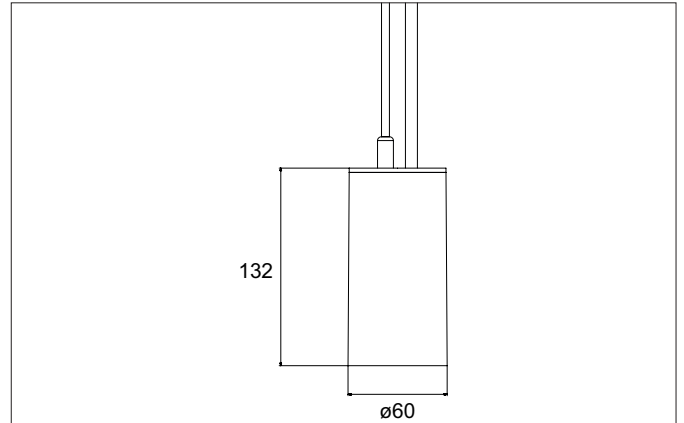

TRAXX MIDI LED pendant luminaire, on/off switchable

Article no. 88873173

Light.
For Generations.**Tender**

LED pendant luminaire, on/off switchable, Round., Hight 153.0 mm, for pendulum mounting. Pendulum length max. 1500.0 mm Weight 0.549 kg, with rotationssymmetrical, deep, wide distributed light intensity. optimal light distribution due to a glass transparent cover. Luminous flux 2.408 lm, Power 1 x 20 W, Light colour warm white, Correlated color temprature (CCT) 3.000 K, Colour rendering index CRI > 90, Rated life time L80/B50 at 25 °C: 50.000 h, Housing material: Aluminium, Colour: White structure, Permissible ambient temperature (ta): -20 °C - +25 °C, Protection class (EN 61140): I, Degree of protection (DIN EN 60529): IP20, .With electronic driver, on/off switchable.

Article data	
Article no.	88873173
GTIN	4251433976967
Series name	TRAXX MIDI
Short description	LED pendant luminaire, on/off switchable
Material	Aluminium
Colour	White
Type of surface	Structure
Shape	Round
Hight	153 mm
Weight	0.549 kg

Mounting technology	
Mounting method	Suspended
Place of installation	Ceiling-mounted
Adjustability	Not adjustable
stamp	UKCA
Pendulum length max.	1,500 mm
Material cover	Glass transparent
Suitable for through-wiring	No

Packing data	
Gross weight	0.613 kg
Length of packaging	170 mm
Packaging width	170 mm
Packaging height	110 mm
Disposal at end of life	This product must not be disposed of with household waste. You are obliged, to dispose of such electrical waste separately. By disposing of electrical waste and other old or defective electronics separately, you support recycling or other forms of re-use. In that way you help to take care and to avoid that harmful substances get into the environment.