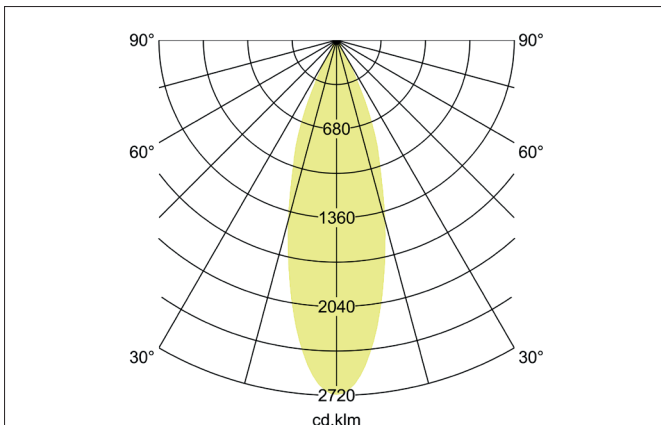

TRAXX MIDI LED pendant luminaire, on/off switchable

Article no. 88873173

Light.
For Generations.**Tender**

LED pendant luminaire, on/off switchable, Round., Hight 153.0 mm, for pendulum mounting. Pendulum length max. 1500.0 mm Weight 0.549 kg, with rotationssymmetrical, deep, wide distributed light intensity. optimal light distribution due to a glass transparent cover. Luminous flux 2.408 lm, Power 1 x 20 W, Light colour warm white, Correlated color temprature (CCT) 3.000 K, Colour rendering index CRI > 90, Rated life time L80/B50 at 25 °C: 50.000 h, Housing material: Aluminium, Colour: White structure, Permissible ambient temperature (ta): -20 °C - +25 °C, Protection class (EN 61140): I, Degree of protection (DIN EN 60529): IP20, .With electronic driver, on/off switchable.