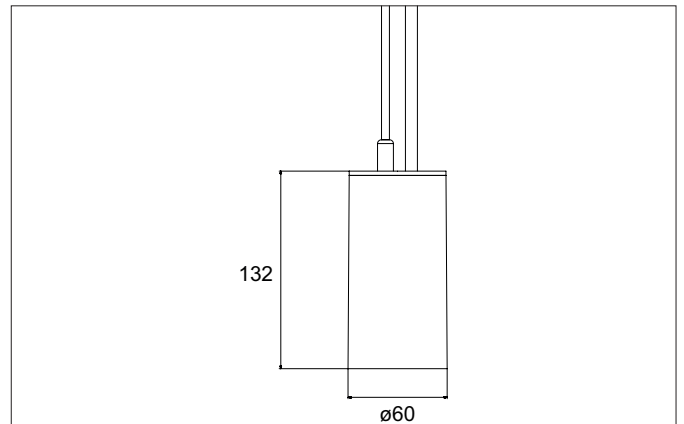

TRAXX MIDI LED pendant luminaire, on/off switchable

Article no. 88873165

Light.
For Generations.**Tender**

LED pendant luminaire, on/off switchable, Round., Hight 153.0 mm, for pendulum mounting. Pendulum length max. 1500.0 mm Weight 0.549 kg, with rotationssymmetrical, deep, wide distributed light intensity. optimal light distribution due to a glass transparent cover. Luminous flux 2.426 lm, Power 1 x 20 W, Light colour neutral white, Correlated color temperature (CCT) 3.500 K, Colour rendering index CRI > 90, Rated life time L80/B50 at 25 °C: 50.000 h, Housing material: Aluminium, Colour: Silver structure, Permissible ambient temperature (ta): -20 °C - +25 °C, Protection class (EN 61140): I, Degree of protection (DIN EN 60529): IP20, .With electronic driver, on/off switchable.

Article data	
Article no.	88873165
GTIN	4251433976233
Series name	TRAXX MIDI
Short description	LED pendant luminaire, on/off switchable
Material	Aluminium
Colour	Silver
Type of surface	Structure
Shape	Round
Hight	153 mm
Weight	0.549 kg

Mounting technology	
Mounting method	Suspended
Place of installation	Ceiling-mounted
Adjustability	Not adjustable
stamp	UKCA
Pendulum length max.	1,500 mm
Material cover	Glass transparent
Suitable for through-wiring	No

Packing data	
Gross weight	0.613 kg
Length of packaging	170 mm
Packaging width	170 mm
Packaging height	110 mm
Disposal at end of life	This product must not be disposed of with household waste. You are obliged, to dispose of such electrical waste separately. By disposing of electrical waste and other old or defective electronics separately, you support recycling or other forms of re-use. In that way you help to take care and to avoid that harmful substances get into the environment.