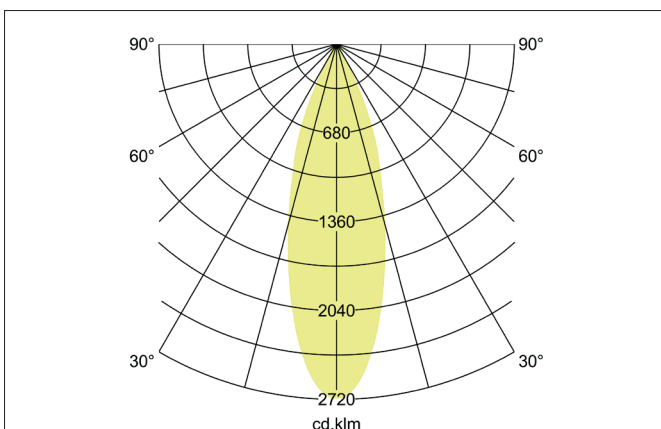

TRAXX MIDI LED pendant luminaire, on/off switchable

Article no. 88873165

Light.
For Generations.**Tender**

LED pendant luminaire, on/off switchable, Round., Hight 153.0 mm, for pendulum mounting. Pendulum length max. 1500.0 mm Weight 0.549 kg, with rotationssymmetrical, deep, wide distributed light intensity. optimal light distribution due to a glass transparent cover. Luminous flux 2.426 lm, Power 1 x 20 W, Light colour neutral white, Correlated color temperature (CCT) 3.500 K, Colour rendering index CRI > 90, Rated life time L80/B50 at 25 °C: 50.000 h, Housing material: Aluminium, Colour: Silver structure, Permissible ambient temperature (ta): -20 °C - +25 °C, Protection class (EN 61140): I, Degree of protection (DIN EN 60529): IP20, .With electronic driver, on/off switchable.