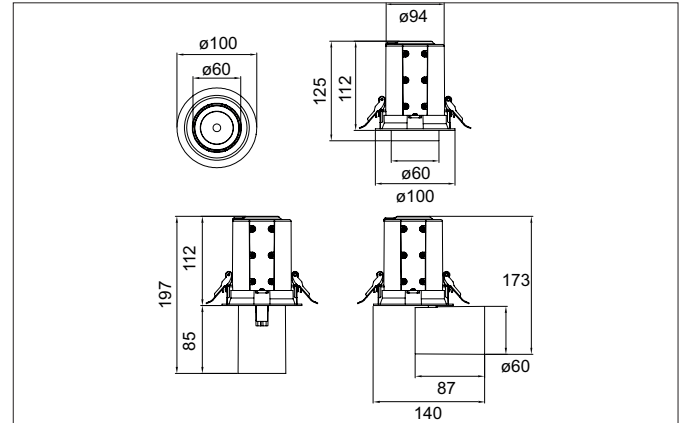

TRAXX MINI LED recessed spotlight, on/off switchable
 Article no. 88746173

Light.
 For Generations.

Tender
 LED recessed spotlight, on/off switchable, Round. Ceiling cut-out Ø 92 mm, Installation depth 112 mm, Weight 0,713 kg, with rotations-symmetrical, deep, wide distributed light intensity. optimal light distribution due to a glass transparent cover. Luminous flux 1.874 lm, Power 1 x 15 W, Light colour warm white, Correlated color temperature (CCT) 3.000 K, Colour rendering index CRI > 90, Rated life time L80/B50 at 25 °C: 50.000 h, Housing material: Aluminium / Glass / Plastic, Colour: White structure, Permissible ambient temperature (ta): -20 °C - +25 °C, Protection class (EN 61140): II, Degree of protection (DIN EN 60529): IP20, .With electronic driver, on/off switchable.

Article data	
Article no.	88746173
GTIN	4251433973546
Series name	TRAXX MINI
Short description	LED recessed spotlight, on/off switchable
Material	Aluminium / Glass / Plastic
Colour	White
Type of surface	Structure
Shape	Round
Built-in diameter	92 mm
Installation depth	112 mm
Weight	0.713 kg

TRAXX MINI LED recessed spotlight, on/off switchable

Article no. 88746173

Light.
For Generations.

Lighting technology	
Colour temperature	3.000 K
Light colour	White
Light output	Direct
Luminous flux	1,874 lm
System efficiency	125 lm/W
Colour rendering	CRI > 90
Reflector	High-gloss
Beam angle	60°
Light sharing	Symmetric

Packing data	
Gross weight	0.776 kg
Length of packaging	170 mm
Packaging width	170 mm
Packaging height	110 mm
Disposal at end of life	This product must not be disposed of with household waste. You are obliged, to dispose of such electrical waste separately. By disposing of electrical waste and other old or defective electronics separately, you support recycling or other forms of re-use. In that way you help to take care and to avoid that harmful substances get into the environment.