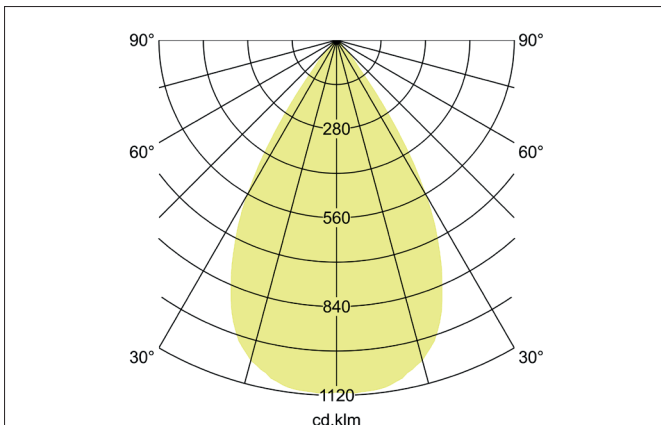

TRAXX MINI LED recessed spotlight, on/off switchable
 Article no. 88746173

Light.
 For Generations.

Tender
 LED recessed spotlight, on/off switchable, Round. Ceiling cut-out Ø 92 mm, Installation depth 112 mm, Weight 0,713 kg, with rotations-symmetrical, deep, wide distributed light intensity. optimal light distribution due to a glass transparent cover. Luminous flux 1.874 lm, Power 1 x 15 W, Light colour warm white, Correlated color temperature (CCT) 3.000 K, Colour rendering index CRI > 90, Rated life time L80/B50 at 25 °C: 50.000 h, Housing material: Aluminium / Glass / Plastic, Colour: White structure, Permissible ambient temperature (ta): -20 °C - +25 °C, Protection class (EN 61140): II, Degree of protection (DIN EN 60529): IP20, .With electronic driver, on/off switchable.

Article data	
Article no.	88746173
GTIN	4251433973546
Series name	TRAXX MINI
Short description	LED recessed spotlight, on/off switchable
Material	Aluminium / Glass / Plastic
Colour	White
Type of surface	Structure
Shape	Round
Built-in diameter	92 mm
Installation depth	112 mm
Weight	0.713 kg

TRAXX MINI LED recessed spotlight, on/off switchable

Article no. 88746173

Light.
For Generations.

Lighting technology	
Colour temperature	3.000 K
Light colour	White
Light output	Direct
Luminous flux	1,874 lm
System efficiency	125 lm/W
Colour rendering	CRI > 90
Reflector	High-gloss
Beam angle	60°
Light sharing	Symmetric