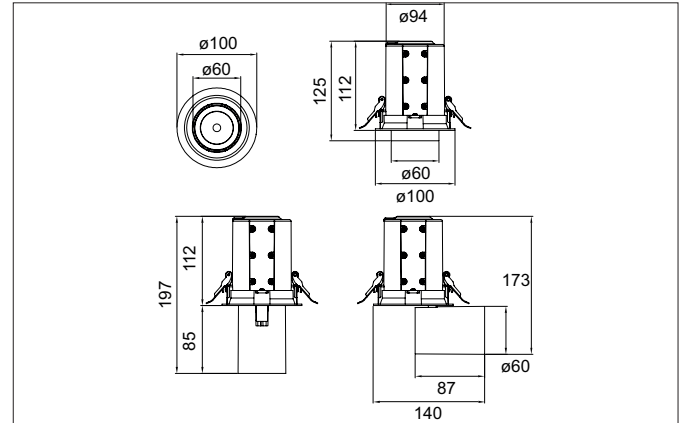

TRAXX MINI LED recessed spotlight, DALI
Article no. 88746173DA

Light.
For Generations.

Tender

LED recessed spotlight, DALI, Round. Ceiling cut-out \varnothing 92 mm, Installation depth 112 mm, with rotationssymmetrical, deep, wide distributed light intensity. optimal light distribution due to a glass transparent cover. Luminous flux 1.874 lm, Power 1 x 15 W, Light colour warm white, Correlated color temperature (CCT) 3.000 K, Colour rendering index CRI > 90, Rated life time L80/B50 at 25 °C: 50.000 h, Housing material: Aluminium / Glass / Plastic, Colour: White structure, Permissible ambient temperature (ta): -20 °C - +25 °C, Protection class (EN 61140): II, Degree of protection (DIN EN 60529): IP20, .With electronic driver, DALI dimmable.

Article data	
Article no.	88746173DA
GTIN	4251433985198
Series name	TRAXX MINI
Short description	LED recessed spotlight, DALI
Material	Aluminium / Glass / Plastic
Colour	White
Type of surface	Structure
Shape	Round
Built-in diameter	92 mm
Installation depth	112 mm
Weight	N.N.

TRAXX MINI LED recessed spotlight, DALI

Article no. 88746173DA

Light.
For Generations.

Lighting technology	
Colour temperature	3.000 K
Light colour	White
Light output	Direct
Luminous flux	1,874 lm
System efficiency	125 lm/W
Colour rendering	CRI > 90
Reflector	High-gloss
Beam angle	60°
Light sharing	Symmetric

Packing data	
Gross weight	N.N.
Length of packaging	170 mm
Packaging width	170 mm
Packaging height	110 mm
Disposal at end of life	This product must not be disposed of with household waste. You are obliged, to dispose of such electrical waste separately. By disposing of electrical waste and other old or defective electronics separately, you support recycling or other forms of re-use. In that way you help to take care and to avoid that harmful substances get into the environment.