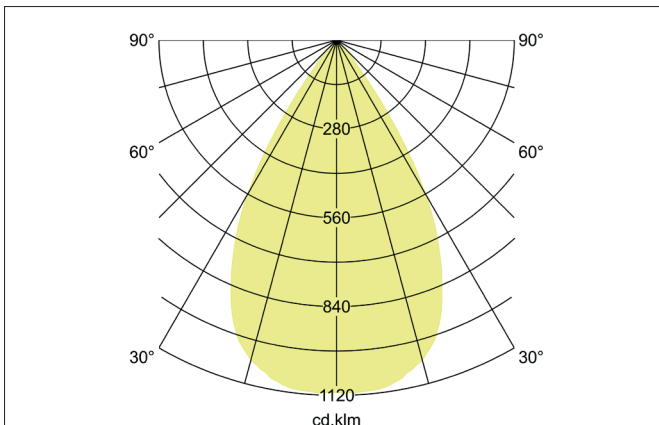

TRAXX MINI LED recessed spotlight, DALI
Article no. 88746173DA

Light.
For Generations.

Tender

LED recessed spotlight, DALI, Round. Ceiling cut-out \varnothing 92 mm, Installation depth 112 mm, with rotationssymmetrical, deep, wide distributed light intensity. optimal light distribution due to a glass transparent cover. Luminous flux 1.874 lm, Power 1 x 15 W, Light colour warm white, Correlated color temperature (CCT) 3.000 K, Colour rendering index CRI > 90, Rated life time L80/B50 at 25 °C: 50.000 h, Housing material: Aluminium / Glass / Plastic, Colour: White structure, Permissible ambient temperature (ta): -20 °C - +25 °C, Protection class (EN 61140): II, Degree of protection (DIN EN 60529): IP20, .With electronic driver, DALI dimmable.

Article data	
Article no.	88746173DA
GTIN	4251433985198
Series name	TRAXX MINI
Short description	LED recessed spotlight, DALI
Material	Aluminium / Glass / Plastic
Colour	White
Type of surface	Structure
Shape	Round
Built-in diameter	92 mm
Installation depth	112 mm
Weight	N.N.

TRAXX MINI LED recessed spotlight, DALI

Article no. 88746173DA

Light.
For Generations.

Lighting technology	
Colour temperature	3.000 K
Light colour	White
Light output	Direct
Luminous flux	1,874 lm
System efficiency	125 lm/W
Colour rendering	CRI > 90
Reflector	High-gloss
Beam angle	60°
Light sharing	Symmetric