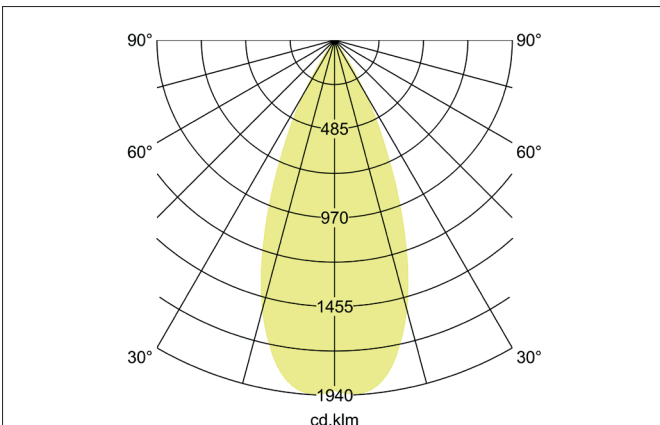

TRAXX MICRO LED recessed spotlight, on/off switchable

Article no. 88734175

Light.
For Generations.

Tender

LED recessed spotlight, on/off switchable, Round. Ceiling cut-out Ø 80 mm, Installation depth 112 mm, Weight 0,525 kg, with rotations-symmetrical, deep, wide distributed light intensity. optimal light distribution due to a glass transparent cover. Luminous flux 1.084 lm, Power 1 x 9 W, Light colour neutral white, Correlated color temperature (CCT) 3.500 K, Colour rendering index CRI > 90, Rated life time L80/ B50 at 25 °C: 50.000 h, Housing material: Aluminium / Glass / Plastic, Colour: White structure, Permissible ambient temperature (ta): -20 °C - +25 °C, Protection class (EN 61140): II, Degree of protection (DIN EN 60529): IP20, .With electronic driver, on/off switchable.

Article data	
Article no.	88734175
GTIN	4251433973775
Series name	TRAXX MICRO
Short description	LED recessed spotlight, on/off switchable
Material	Aluminium / Glass / Plastic
Colour	White
Type of surface	Structure
Shape	Round
Built-in diameter	80 mm
Installation depth	112 mm
Weight	0.525 kg

TRAXX MICRO LED recessed spotlight, on/off switchable

Article no. 88734175

Light.
For Generations.

Lighting technology	
Colour temperature	3.500 K
Light colour	White
Light output	Direct
Luminous flux	1,084 lm
System efficiency	120 lm/W
Colour rendering	CRI > 90
Reflector	High-gloss
Beam angle	40°
Light sharing	Symmetric