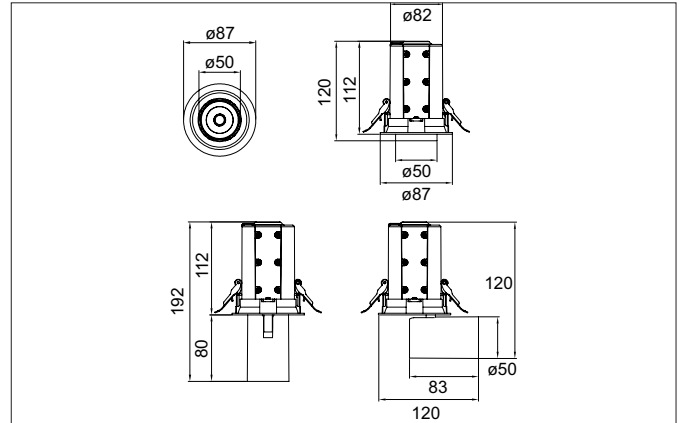

TRAXX MICRO LED recessed spotlight, on/off switchable

Article no. 88734175

Light.
For Generations.

Tender

LED recessed spotlight, on/off switchable, Round. Ceiling cut-out Ø 80 mm, Installation depth 112 mm, Weight 0,525 kg, with rotations-symmetrical, deep, wide distributed light intensity. optimal light distribution due to a glass transparent cover. Luminous flux 1.084 lm, Power 1 x 9 W, Light colour neutral white, Correlated color temperature (CCT) 3.500 K, Colour rendering index CRI > 90, Rated life time L80/ B50 at 25 °C: 50.000 h, Housing material: Aluminium / Glass / Plastic, Colour: White structure, Permissible ambient temperature (ta): -20 °C - +25 °C, Protection class (EN 61140): II, Degree of protection (DIN EN 60529): IP20, .With electronic driver, on/off switchable.

Article data	
Article no.	88734175
GTIN	4251433973775
Series name	TRAXX MICRO
Short description	LED recessed spotlight, on/off switchable
Material	Aluminium / Glass / Plastic
Colour	White
Type of surface	Structure
Shape	Round
Built-in diameter	80 mm
Installation depth	112 mm
Weight	0.525 kg

TRAXX MICRO LED recessed spotlight, on/off switchable

Article no. 88734175

Light.
For Generations.

Lighting technology	
Colour temperature	3.500 K
Light colour	White
Light output	Direct
Luminous flux	1,084 lm
System efficiency	120 lm/W
Colour rendering	CRI > 90
Reflector	High-gloss
Beam angle	40°
Light sharing	Symmetric

Packing data	
Gross weight	0.587 kg
Length of packaging	170 mm
Packaging width	170 mm
Packaging height	110 mm
Disposal at end of life	This product must not be disposed of with household waste. You are obliged, to dispose of such electrical waste separately. By disposing of electrical waste and other old or defective electronics separately, you support recycling or other forms of re-use. In that way you help to take care and to avoid that harmful substances get into the environment.