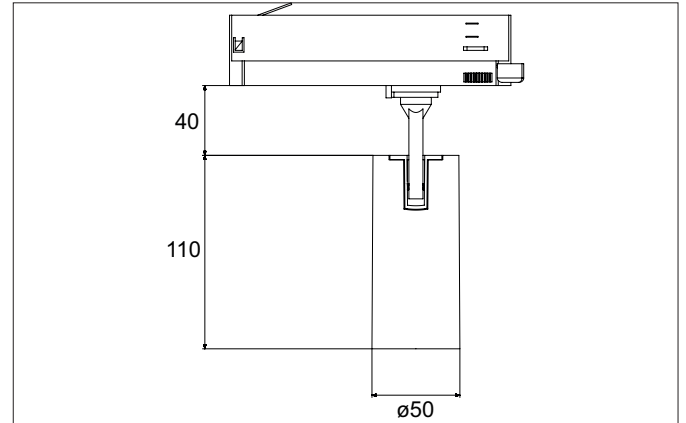

**TRAXX MINI LED track spotlight, on/off switchable**

Article no. 88704165

Light.  
For Generations.**Tender**

LED track spotlight, on/off switchable, Round. Luminaire diameter 50.0 mm, Weight 0.378 kg, with rotationssymmetrical, deep, wide distributed light intensity. Luminous flux 1.740 lm, Power 1 x 14,5 W, Light colour neutral white, Correlated color temperature (CCT) 3.500 K, Colour rendering index CRI > 90, Rated life time L80/B50 at 25 °C: 50.000 h, Housing material: Aluminium / Glass / Plastic, Colour: Silver structure, Permissible ambient temperature (ta): -20 °C - +25 °C, Protection class (EN 61140): II, Degree of protection (DIN EN 60529): IP20, .With electronic driver, on/off switchable.

Article data	
Article no.	88704165
GTIN	4251433976134
Series name	TRAXX MINI
Short description	LED track spotlight, on/off switchable
Material	Aluminium / Glass / Plastic
Colour	Silver
Type of surface	Structure
Shape	Round
Outer diameter	50 mm
Weight	0.378 kg

**TRAXX MINI LED track spotlight, on/off switchable**

Article no. 88704165

Light.  
For Generations.

Lighting technology	
Colour temperature	3.500 K
Light colour	White
Luminous flux	1,740 lm
System efficiency	120 lm/W
Colour rendering	CRI > 90
Reflector	High-gloss
Beam angle	40°
Light sharing	Symmetric
Adjustable color temperature	No

Packing data	
Gross weight	0.455 kg
Length of packaging	170 mm
Packaging width	170 mm
Packaging height	110 mm
Disposal at end of life	This product must not be disposed of with household waste. You are obliged, to dispose of such electrical waste separately. By disposing of electrical waste and other old or defective electronics separately, you support recycling or other forms of re-use. In that way you help to take care and to avoid that harmful substances get into the environment.