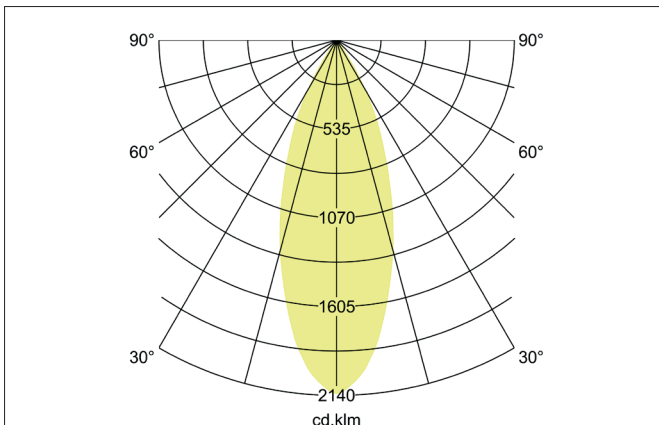

**TRAXX MINI LED track spotlight, on/off switchable**

Article no. 88704165

Light.  
For Generations.**Tender**

LED track spotlight, on/off switchable, Round. Luminaire diameter 50.0 mm, Weight 0.378 kg, with rotationssymmetrical, deep, wide distributed light intensity. Luminous flux 1.740 lm, Power 1 x 14,5 W, Light colour neutral white, Correlated color temperature (CCT) 3.500 K, Colour rendering index CRI > 90, Rated life time L80/B50 at 25 °C: 50.000 h, Housing material: Aluminium / Glass / Plastic, Colour: Silver structure, Permissible ambient temperature (ta): -20 °C - +25 °C, Protection class (EN 61140): II, Degree of protection (DIN EN 60529): IP20, .With electronic driver, on/off switchable.

Article data	
Article no.	88704165
GTIN	4251433976134
Series name	TRAXX MINI
Short description	LED track spotlight, on/off switchable
Material	Aluminium / Glass / Plastic
Colour	Silver
Type of surface	Structure
Shape	Round
Outer diameter	50 mm
Weight	0.378 kg

**TRAXX MINI LED track spotlight, on/off switchable**

Article no. 88704165

Light.  
For Generations.

Lighting technology	
Colour temperature	3.500 K
Light colour	White
Luminous flux	1,740 lm
System efficiency	120 lm/W
Colour rendering	CRI > 90
Reflector	High-gloss
Beam angle	40°
Light sharing	Symmetric
Adjustable color temperature	No