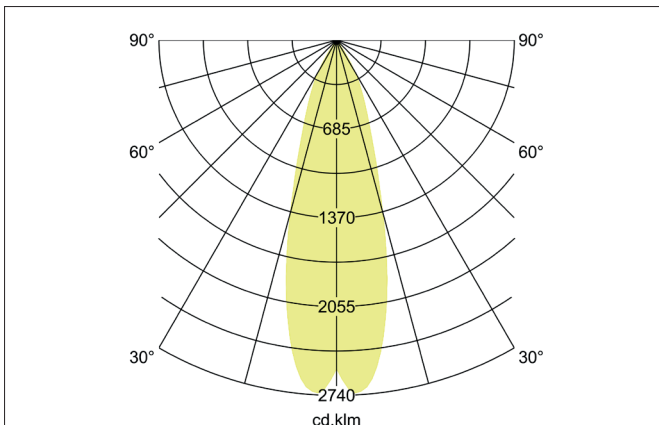

TRAXX MICRO LED track spotlight, on/off switchable

Article no. 88693183

Light.
For Generations.**Tender**

LED track spotlight, on/off switchable, Round. Luminaire diameter 40.0 mm, Weight 0.272 kg, with rotationssymmetrical, deep, wide distributed light intensity. Luminous flux 1.385 lm, Power 1 x 11 W, Light colour warm white, Correlated color temperature (CCT) 3.000 K, Colour rendering index CRI > 90, Rated life time L80/B10 at 25 °C: 50.000 h, Rated life time L80/B50 at 25 °C: 50.000 h, Housing material: Aluminium / Glass / Plastic, Colour: Black structure, Permissible ambient temperature (ta): -20 °C - +25 °C, Protection class (EN 61140): II, Degree of protection (DIN EN 60529): IP20, .With electronic driver, on/off switchable.

Article data	
Article no.	88693183
GTIN	4251433977896
Series name	TRAXX MICRO
Short description	LED track spotlight, on/off switchable
Material	Aluminium / Glass / Plastic
Colour	Black
Type of surface	Structure
Shape	Round
Outer diameter	40 mm
Weight	0.272 kg

TRAXX MICRO LED track spotlight, on/off switchable

Article no. 88693183

Light.
For Generations.

Lighting technology	
Colour temperature	3.000 K
Light colour	White
Luminous flux	1,385 lm
System efficiency	126 lm/W
Colour rendering	CRI > 90
Reflector	High-gloss
Beam angle	30°
Light sharing	Symmetric
Adjustable color temperature	No