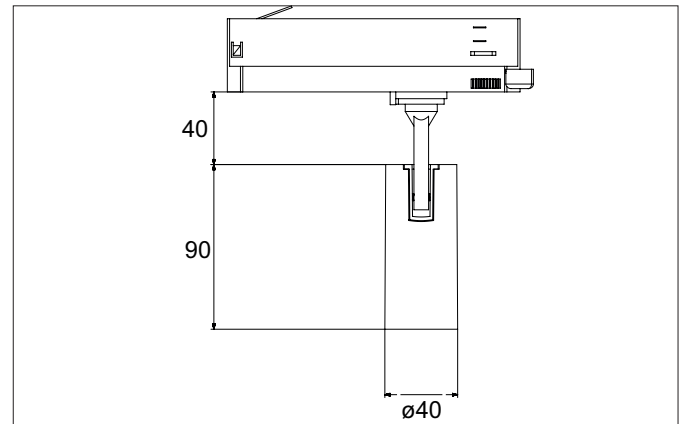

TRAXX MICRO LED track spotlight, on/off switchable

Article no. 88693183

Light.
For Generations.**Tender**

LED track spotlight, on/off switchable, Round. Luminaire diameter 40.0 mm, Weight 0.272 kg, with rotationssymmetrical, deep, wide distributed light intensity. Luminous flux 1.385 lm, Power 1 x 11 W, Light colour warm white, Correlated color temperature (CCT) 3.000 K, Colour rendering index CRI > 90, Rated life time L80/B10 at 25 °C: 50.000 h, Rated life time L80/B50 at 25 °C: 50.000 h, Housing material: Aluminium / Glass / Plastic, Colour: Black structure, Permissible ambient temperature (ta): -20 °C - +25 °C, Protection class (EN 61140): II, Degree of protection (DIN EN 60529): IP20, .With electronic driver, on/off switchable.

Article data	
Article no.	88693183
GTIN	4251433977896
Series name	TRAXX MICRO
Short description	LED track spotlight, on/off switchable
Material	Aluminium / Glass / Plastic
Colour	Black
Type of surface	Structure
Shape	Round
Outer diameter	40 mm
Weight	0.272 kg

TRAXX MICRO LED track spotlight, on/off switchable

Article no. 88693183

Light.
For Generations.

Lighting technology	
Colour temperature	3.000 K
Light colour	White
Luminous flux	1,385 lm
System efficiency	126 lm/W
Colour rendering	CRI > 90
Reflector	High-gloss
Beam angle	30°
Light sharing	Symmetric
Adjustable color temperature	No

Packing data	
Gross weight	0.329 kg
Length of packaging	225 mm
Packaging width	105 mm
Packaging height	105 mm
Disposal at end of life	This product must not be disposed of with household waste. You are obliged, to dispose of such electrical waste separately. By disposing of electrical waste and other old or defective electronics separately, you support recycling or other forms of re-use. In that way you help to take care and to avoid that harmful substances get into the environment.