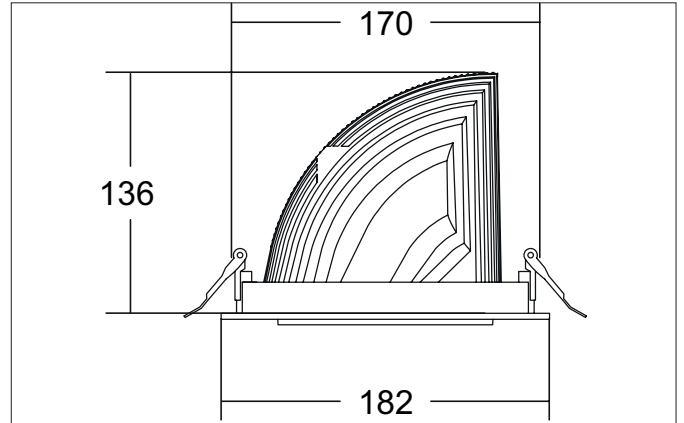

ARTEMIS MAXI LED recessed spotlight, on/off switchable
 Article no. 88276173

Light.
 For Generations.

Tender
 LED recessed spotlight, on/off switchable, Round. Ceiling cut-out Ø 170 mm, Installation depth 136 mm, Outer diameter 182 mm, Weight 1,300 kg, with rotationssymmetrical, deep, wide distributed light intensity. optimal light distribution due to a glass transparent cover. Luminous flux 5.459 lm, Power 1 x 41,5 W, Light colour warm white, Correlated color temperature (CCT) 3.000 K, Colour rendering index CRI > 90, Rated life time L80/B10 at 25 °C: 50.000 h, Housing material: Aluminium, Colour: White structure, Permissible ambient temperature (ta): -20 °C - +25 °C, Protection class (EN 61140): II, Degree of protection (DIN EN 60529): IP20, .With electronic driver, on/off switchable.

Article data	
Article no.	88276173
GTIN	4251433973638
Series name	ARTEMIS MAXI
Short description	LED recessed spotlight, on/off switchable
Material	Aluminium
Colour	White
Type of surface	Structure
Shape	Round
Outer diameter	182 mm
Built-in diameter	170 mm
Installation depth	136 mm
Weight	1.300 kg

Packing data	
Gross weight	1.37 kg
Length of packaging	182 mm
Packaging width	182 mm
Packaging height	136 mm
Disposal at end of life	This product must not be disposed of with household waste. You are obliged, to dispose of such electrical waste separately. By disposing of electrical waste and other old or defective electronics separately, you support recycling or other forms of re-use. In that way you help to take care and to avoid that harmful substances get into the environment.