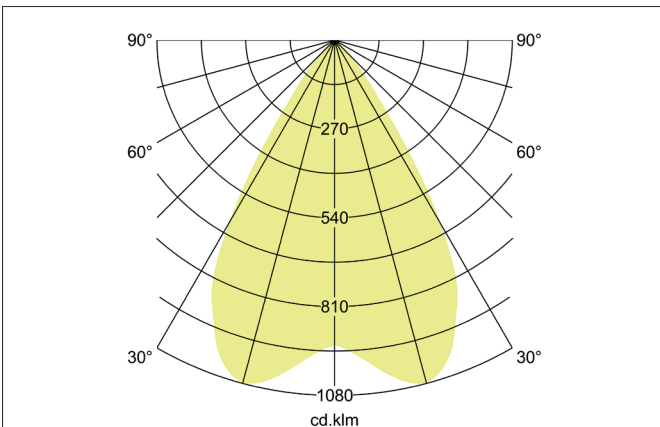

ARTEMIS MAXI LED recessed spotlight, on/off switchable
 Article no. 88276173

Light.
 For Generations.

Tender
 LED recessed spotlight, on/off switchable, Round. Ceiling cut-out Ø 170 mm, Installation depth 136 mm, Outer diameter 182 mm, Weight 1,300 kg, with rotationssymmetrical, deep, wide distributed light intensity. optimal light distribution due to a glass transparent cover. Luminous flux 5.459 lm, Power 1 x 41,5 W, Light colour warm white, Correlated color temperature (CCT) 3.000 K, Colour rendering index CRI > 90, Rated life time L80/B10 at 25 °C: 50.000 h, Housing material: Aluminium, Colour: White structure, Permissible ambient temperature (ta): -20 °C - +25 °C, Protection class (EN 61140): II, Degree of protection (DIN EN 60529): IP20, .With electronic driver, on/off switchable.

Article data	
Article no.	88276173
GTIN	4251433973638
Series name	ARTEMIS MAXI
Short description	LED recessed spotlight, on/off switchable
Material	Aluminium
Colour	White
Type of surface	Structure
Shape	Round
Outer diameter	182 mm
Built-in diameter	170 mm
Installation depth	136 mm
Weight	1.300 kg