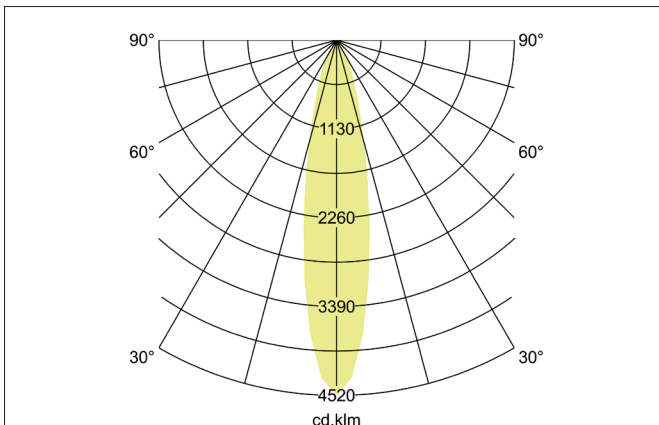

ARTEMIS MINI LED recessed spotlight, on/off switchable

Article no. 88252185

Light.
For Generations.

Tender

LED recessed spotlight, on/off switchable, Round. Ceiling cut-out Ø 138 mm, Installation depth 113 mm, Outer diameter 150 mm, Weight 0,900 kg, with rotationssymmetrical, deep, wide distributed light intensity. optimal light distribution due to a glass transparent cover. Luminous flux 3.681 lm, Power 1 x 27 W, Light colour neutral white, Correlated color temperature (CCT) 3.500 K, Colour rendering index CRI > 90, Housing material: Aluminium, Colour: Black structure, Permissible ambient temperature (ta): -20 °C - +25 °C, Protection class (EN 61140): II, Degree of protection (DIN EN 60529): IP20, .With electronic driver, on/off switchable.

Article data	
Article no.	88252185
GTIN	4251433975199
Series name	ARTEMIS MINI
Short description	LED recessed spotlight, on/off switchable
Material	Aluminium
Colour	Black
Type of surface	Structure
Shape	Round
Outer diameter	150 mm
Built-in diameter	138 mm
Installation depth	113 mm
Weight	0.900 kg

ARTEMIS MINI LED recessed spotlight, on/off switchable

Article no. 88252185

Light.
For Generations.

Lighting technology	
Colour temperature	3.500 K
Light colour	White
Light output	Direct
Luminous flux	3,681 lm
System efficiency	136 lm/W
Colour rendering	CRI > 90
Reflector	High-gloss
Beam angle	20°
Light sharing	Symmetric