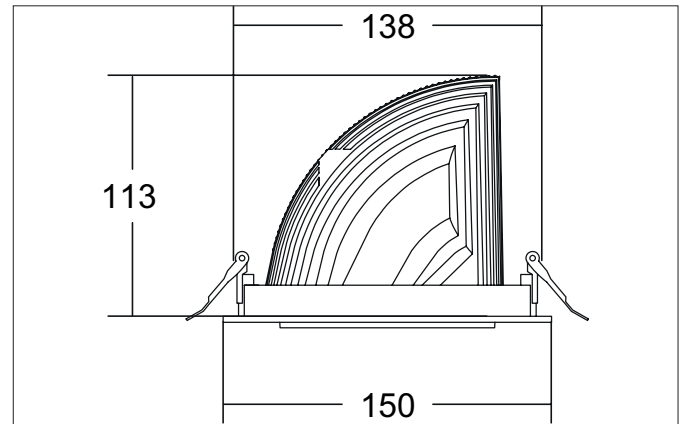

ARTEMIS MINI LED recessed spotlight, on/off switchable

Article no. 88252185

Light.
For Generations.

Tender

LED recessed spotlight, on/off switchable, Round. Ceiling cut-out Ø 138 mm, Installation depth 113 mm, Outer diameter 150 mm, Weight 0,900 kg, with rotationssymmetrical, deep, wide distributed light intensity. optimal light distribution due to a glass transparent cover. Luminous flux 3.681 lm, Power 1 x 27 W, Light colour neutral white, Correlated color temperature (CCT) 3.500 K, Colour rendering index CRI > 90, Housing material: Aluminium, Colour: Black structure, Permissible ambient temperature (ta): -20 °C - +25 °C, Protection class (EN 61140): II, Degree of protection (DIN EN 60529): IP20, .With electronic driver, on/off switchable.

Article data	
Article no.	88252185
GTIN	4251433975199
Series name	ARTEMIS MINI
Short description	LED recessed spotlight, on/off switchable
Material	Aluminium
Colour	Black
Type of surface	Structure
Shape	Round
Outer diameter	150 mm
Built-in diameter	138 mm
Installation depth	113 mm
Weight	0.900 kg

Packing data	
Gross weight	0.95 kg
Length of packaging	150 mm
Packaging width	150 mm
Packaging height	113 mm
Disposal at end of life	This product must not be disposed of with household waste. You are obliged, to dispose of such electrical waste separately. By disposing of electrical waste and other old or defective electronics separately, you support recycling or other forms of re-use. In that way you help to take care and to avoid that harmful substances get into the environment.