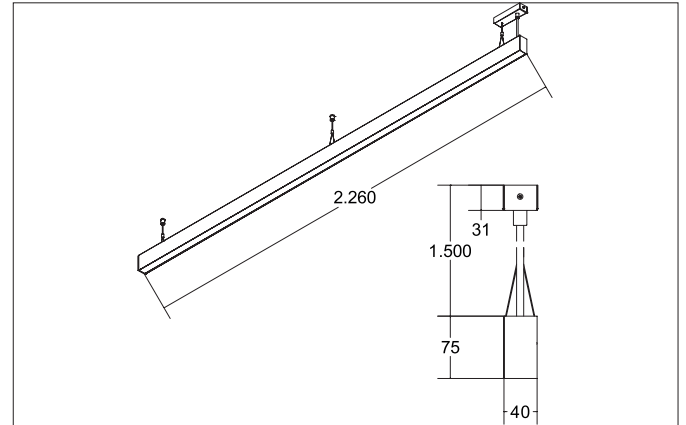

#### Tender

LED pendant profile luminaire direct/indirect, Rectangular. Luminaire length 2264.0 mm, Luminaire width 40.0 mm, Height 75.0 mm, for pendulum mounting. Pendulum length max. 1500.0 mm Weight 3.79 kg, with rotationssymmetrical, deep, wide distributed light intensity. optimal light distribution due to a plastic, microprismatic cover. Luminous flux 10.460 lm, UGR < 19, Power 94,9 W, Light colour warm white, Correlated color temprature (CCT) 3.000 K, Colour rendering index CRI > 90, Rated life time L70/B50 at 25 °C: 60.000 h, Rated life time L80/B50 at 25 °C: 60.000 h, Housing material: Aluminium / Acrylic, Colour: Silver, Permissible ambient temperature (ta): -20 °C - +25 °C, Protection class (EN 61140): I, Degree of protection (DIN EN 60529): IP20, .With electronic driver, DALI dimmable.

Article data	
Article no.	77334693
GTIN	4251433935346
Series name	BIRO40
Short description	LED pendant profile luminaire direct/indirect
Material	Aluminium / Acrylic
Colour	Silver
Shape	Rectangular
Length	2,264 mm
Width	40 mm
Hight	75 mm
Weight	3.790 kg

Mounting technology	
Mounting method	Suspended
Place of installation	Ceiling-mounted
Adjustability	Not adjustable
stamp	UKCA
Pendulum length max.	1,500 mm
Material cover	Plastic, microprismatic

Packing data	
Gross weight	4.58 kg
Length of packaging	2,300 mm
Packaging width	160 mm
Packaging height	135 mm
Disposal at end of life	This product must not be disposed of with household waste. You are obliged, to dispose of such electrical waste separately. By disposing of electrical waste and other old or defective electronics separately, you support recycling or other forms of re-use. In that way you help to take care and to avoid that harmful substances get into the environment.