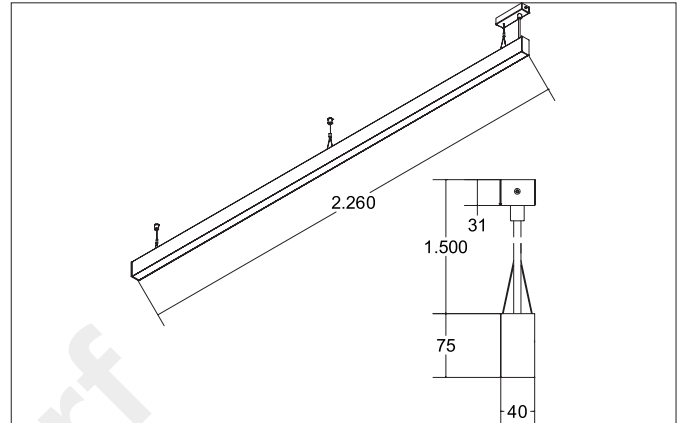

BIRO40 LED pendant profile luminaire direct

Article no. 77234073

Light.
For Generations.**Tender**

Article data	
Article no.	77234073
GTIN	4251433981138
Series name	BIRO40
Short description	LED pendant profile luminaire direct
Material	Aluminium / Acrylic
Colour	White
Shape	Rectangular
Length	2,260 mm
Width	40 mm
Height	75 mm
Weight	3.790 kg

Mounting technology	
Mounting method	Suspended
Place of installation	Ceiling-mounted
Adjustability	Not adjustable
Pendulum length max.	1,500 mm
Material cover	Plastic, microprismatic

Packing data	
Gross weight	4.58 kg
Length of packaging	2,300 mm
Packaging width	160 mm
Packaging height	135 mm
Disposal at end of life	This product must not be disposed of with household waste. You are obliged, to dispose of such electrical waste separately. By disposing of electrical waste and other old or defective electronics separately, you support recycling or other forms of re-use. In that way you help to take care and to avoid that harmful substances get into the environment.