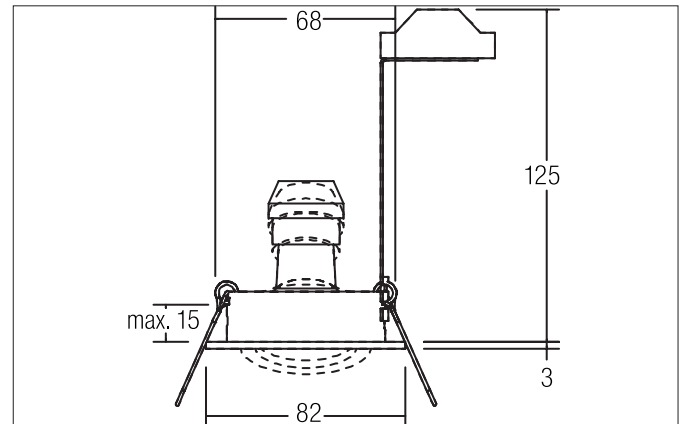

TIRREL-R Recessed spot, GU10

Article no. 36143780

Light.
For Generations.**Tender**

Recessed spot, GU10, Round. Toolless ceiling installation by installation springs. Ceiling cut-out \varnothing 68 mm, Installation depth 125 mm, Outer diameter 82 mm, Weight 0,124 kg, with rotationssymmetrical, deep, wide distributed light intensity. with Lamp holder GU10 max: 50 W, Delivery without bulb. Housing material: Aluminium, Colour: Black, Permissible ambient temperature (ta): -20 °C - +25 °C, Protection class (EN 61140): II, Degree of protection (DIN EN 60529): IP20, .For direct connection to mains voltage, Other dimmable.

Product Benefits

- Recessed spot in round design made of solid aluminum.
for LED retrofit lamps with GU10 base.
- Ceiling cutout 68 mm, diameter 82 mm, installation depth 125 mm, IP20.
- Swivel range 25°.
- Large color variation. Without visible snap ring.
- Classic, formally restrained design.
- In the same optics also available as GX5.3 version, as switchable and dimmable set (trailing-edge phase or DALI) and as a loudspeaker.
- In addition, in the same surface structure and in the same color also available in square version.

TIRREL-R Recessed spot, GU 10

Article no. 36143780

Light.
For Generations.

Article data	
Article no.	36143780
GTIN	4255752500506
Series name	TIRREL-R
Short description	Recessed spot, GU10
Material	Aluminium
Colour	Black
Type of surface	Glossy
Shape	Round
Outer diameter	82 mm
Built-in diameter	68 mm
Installation depth	125 mm
Hight	3 mm
Weight	0.124 kg

Mounting technology	
Mounting method	Recessed mounting
Place of installation	Ceiling-mounted
Adjustability	Pivoted
Swivel angle	20°
Max. ceiling thickness	15 mm
stamp	UKCA
Further references	No cover with thermal insulation material
Material cover	Without cover
Circlip	Without circlip