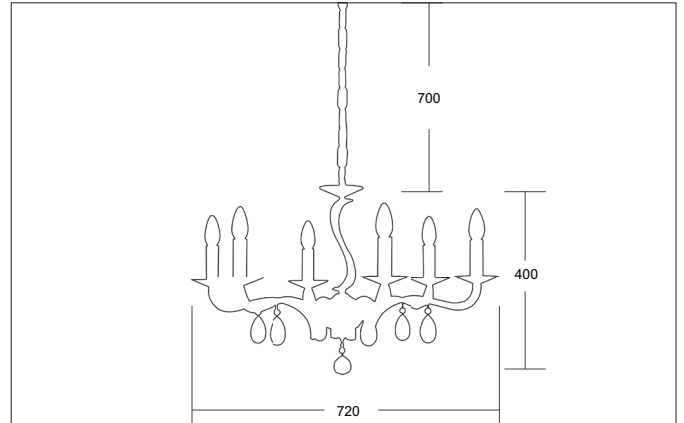

CHIARA Pendelleuchte chrom glänzend, mit Kristallen

Article no. 850626

Light.
For Generations.**Tender**

Pendelleuchte chrom glänzend, mit Kristallen, chrome, Other.Surface mounting, Ceiling-mountedAnbau-Pendelleuchte, mit Kristallen.Lamp holder: E14, Mounting method: Surface mounting, Place of installation: Ceiling-mounted, Material: Cast Brass / Crystal, Degree of protection: according to DIN EN 60529 IP20, Protection class: (EN 61140) I, Voltage: 230V AC 50Hz, Power: 40 W, Amount of light sources / fittings: 6 Qty, withou control gear, Control: Other.

Article data	
Article no.	850626
GTIN	4250047755883
Series name	CHIARA
Short description	Pendelleuchte chrom glänzend, mit Kristallen
Material	Cast Brass / Crystal
Colour	Chrome
Type of surface	Glossy
Shape	Other
Outer diameter	720 mm
Hight	400 mm
Scope of delivery	inkl. Kette 700 mm und Baldachin
Weight	7.400 kg

Mounting technology	
Mounting method	Surface mounting
Place of installation	Ceiling-mounted
Adjustability	Not adjustable
Pendulum length min.	100 mm
Pendulum length max.	700 mm
Material cover	Without cover

Packing data	
Gross weight	8.5 kg
Length of packaging	765 mm
Packaging width	765 mm
Packaging height	715 mm
Disposal at end of life	This product must not be disposed of with household waste. You are obliged, to dispose of such electrical waste separately. By disposing of electrical waste and other old or defective electronics separately, you support recycling or other forms of re-use. In that way you help to take care and to avoid that harmful substances get into the environment.