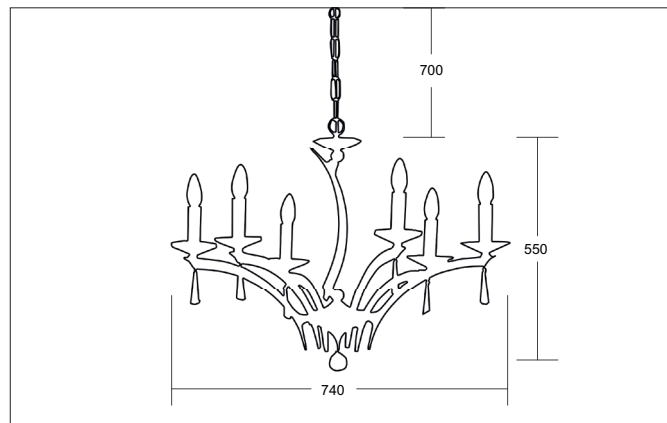

**STELLA Pendelleuchte chrom glänzend, mit Kristallen**

Article no. 850566

Light.  
For Generations.**Tender**

Pendelleuchte chrom glänzend, mit Kristallen, chrome, Other.Surface mounting, Ceiling-mountedAnbau-Pendelleuchte, mit Kristallen.Lamp holder: E14, Mounting method: Surface mounting, Place of installation: Ceiling-mounted, Material: Cast Brass / Crystal, Degree of protection: according to DIN EN 60529 IP20, Protection class: (EN 61140) I, Voltage: 230V AC 50Hz, Power: 40 W, Amount of light sources / fittings: 6 Qty, withou control gear, Control: Other.

Article data	
Article no.	850566
GTIN	4250047732846
Series name	STELLA
Short description	Pendelleuchte chrom glänzend, mit Kristallen
Material	Other
Colour	Chrome
Type of surface	Glossy
Shape	Other
Outer diameter	740 mm
Hight	550 mm
Scope of delivery	inkl. Kette 700 mm und Baldachin
Weight	7.300 kg

Mounting technology	
Mounting method	Surface mounting
Place of installation	Ceiling-mounted
Adjustability	Not adjustable
stamp	UKCA
Pendulum length min.	100 mm
Pendulum length max.	700 mm
Material cover	Without cover

Packing data	
Gross weight	9 kg
Length of packaging	910 mm
Packaging width	910 mm
Packaging height	760 mm
Disposal at end of life	This product must not be disposed of with household waste. You are obliged, to dispose of such electrical waste separately. By disposing of electrical waste and other old or defective electronics separately, you support recycling or other forms of re-use. In that way you help to take care and to avoid that harmful substances get into the environment.