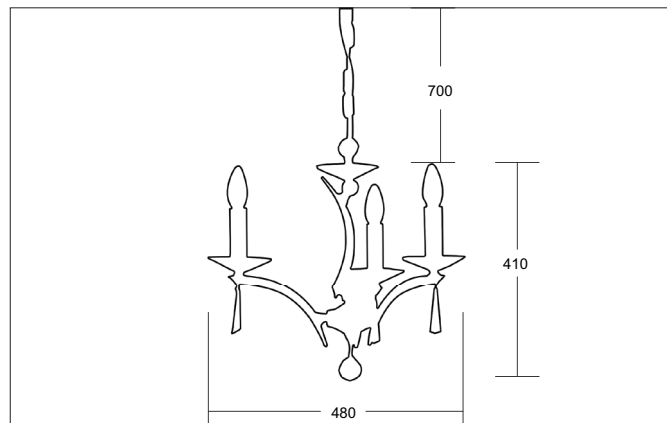

STELLA Pendelleuchte chrom glänzend, mit Kristallen

Article no. 850563

Light.
For Generations.**Tender**

Pendelleuchte chrom glänzend, mit Kristallen, chrome, Other.Surface mounting, Ceiling-mountedAnbau-Pendelleuchte, mit Kristallen.Lamp holder: E14, Mounting method: Surface mounting, Place of installation: Ceiling-mounted, Material: Cast Brass / Crystal, Degree of protection: according to DIN EN 60529 IP20, Protection class: (EN 61140) I, Voltage: 230V AC 50Hz, Power: 40 W, Amount of light sources / fittings: 3 Qty, withou control gear, Control: Other.

Article data	
Article no.	850563
GTIN	4250047732877
Series name	STELLA
Short description	Pendelleuchte chrom glänzend, mit Kristallen
Material	Other
Colour	Chrome
Type of surface	Glossy
Shape	Other
Outer diameter	480 mm
Hight	410 mm
Scope of delivery	inkl. Kette 700 mm und Baldachin
Weight	4.500 kg

Mounting technology	
Mounting method	Surface mounting
Place of installation	Ceiling-mounted
Adjustability	Not adjustable
stamp	UKCA
Pendulum length min.	100 mm
Pendulum length max.	700 mm
Material cover	Without cover