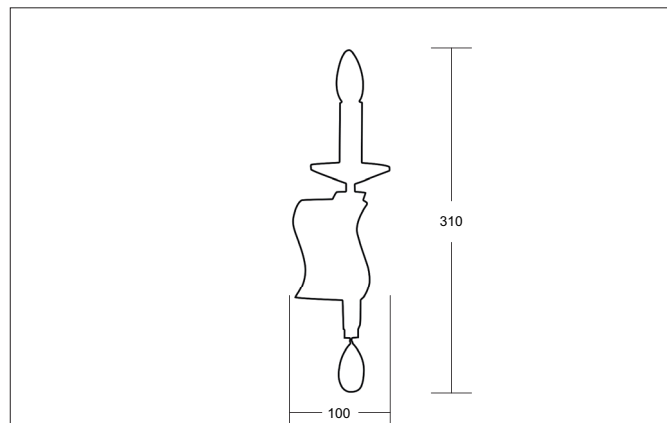

**GIRATA Wandleuchte gold glänzend, mit Kristallen**

Article no. 809041

Light.  
For Generations.**Tender**

Wandleuchte gold glänzend, mit Kristallen, gold, Other. Surface mounting, Wall-mounted Wandleuchte, mit Kristallen. Lamp holder: E14, Mounting method: Surface mounting, Place of installation: Wall-mounted, Material: Cast Brass / Crystal, Degree of protection: according to DIN EN 60529 IP20, Protection class: (EN 61140) I, Voltage: 230V AC 50Hz, Power: 40 W, Amount of light sources / fittings: 1 Qty, without control gear, Control: Other.

Article data	
Article no.	809041
GTIN	4250047748588
Series name	GIRATA
Short description	Wandleuchte gold glänzend, mit Kristallen
Material	Other
Colour	Gold
Type of surface	Glossy
Shape	Other
Width	100 mm
Height	310 mm
Weight	1.480 kg

**GIRATA Wandleuchte gold glänzend, mit Kristallen**

Article no. 809041

Light.  
For Generations.

Operating technology of the luminaire	
Voltage type	AC
AC nominal voltage max	230 V
Frequenz max.	50 Hz
Lamp	Incandescent lamp
Lamp holder	E14
Protection class	I
Degree of protection	IP20
Control	Other
Bulb change possible	Yes

Mounting technology	
Mounting method	Surface mounting
Place of installation	Wall-mounted
Adjustability	Not adjustable
Material cover	Without cover

Packing data	
Gross weight	1.6 kg
Length of packaging	300 mm
Packaging width	300 mm
Packaging height	180 mm
Disposal at end of life	This product must not be disposed of with household waste. You are obliged, to dispose of such electrical waste separately. By disposing of electrical waste and other old or defective electronics separately, you support recycling or other forms of re-use. In that way you help to take care and to avoid that harmful substances get into the environment.